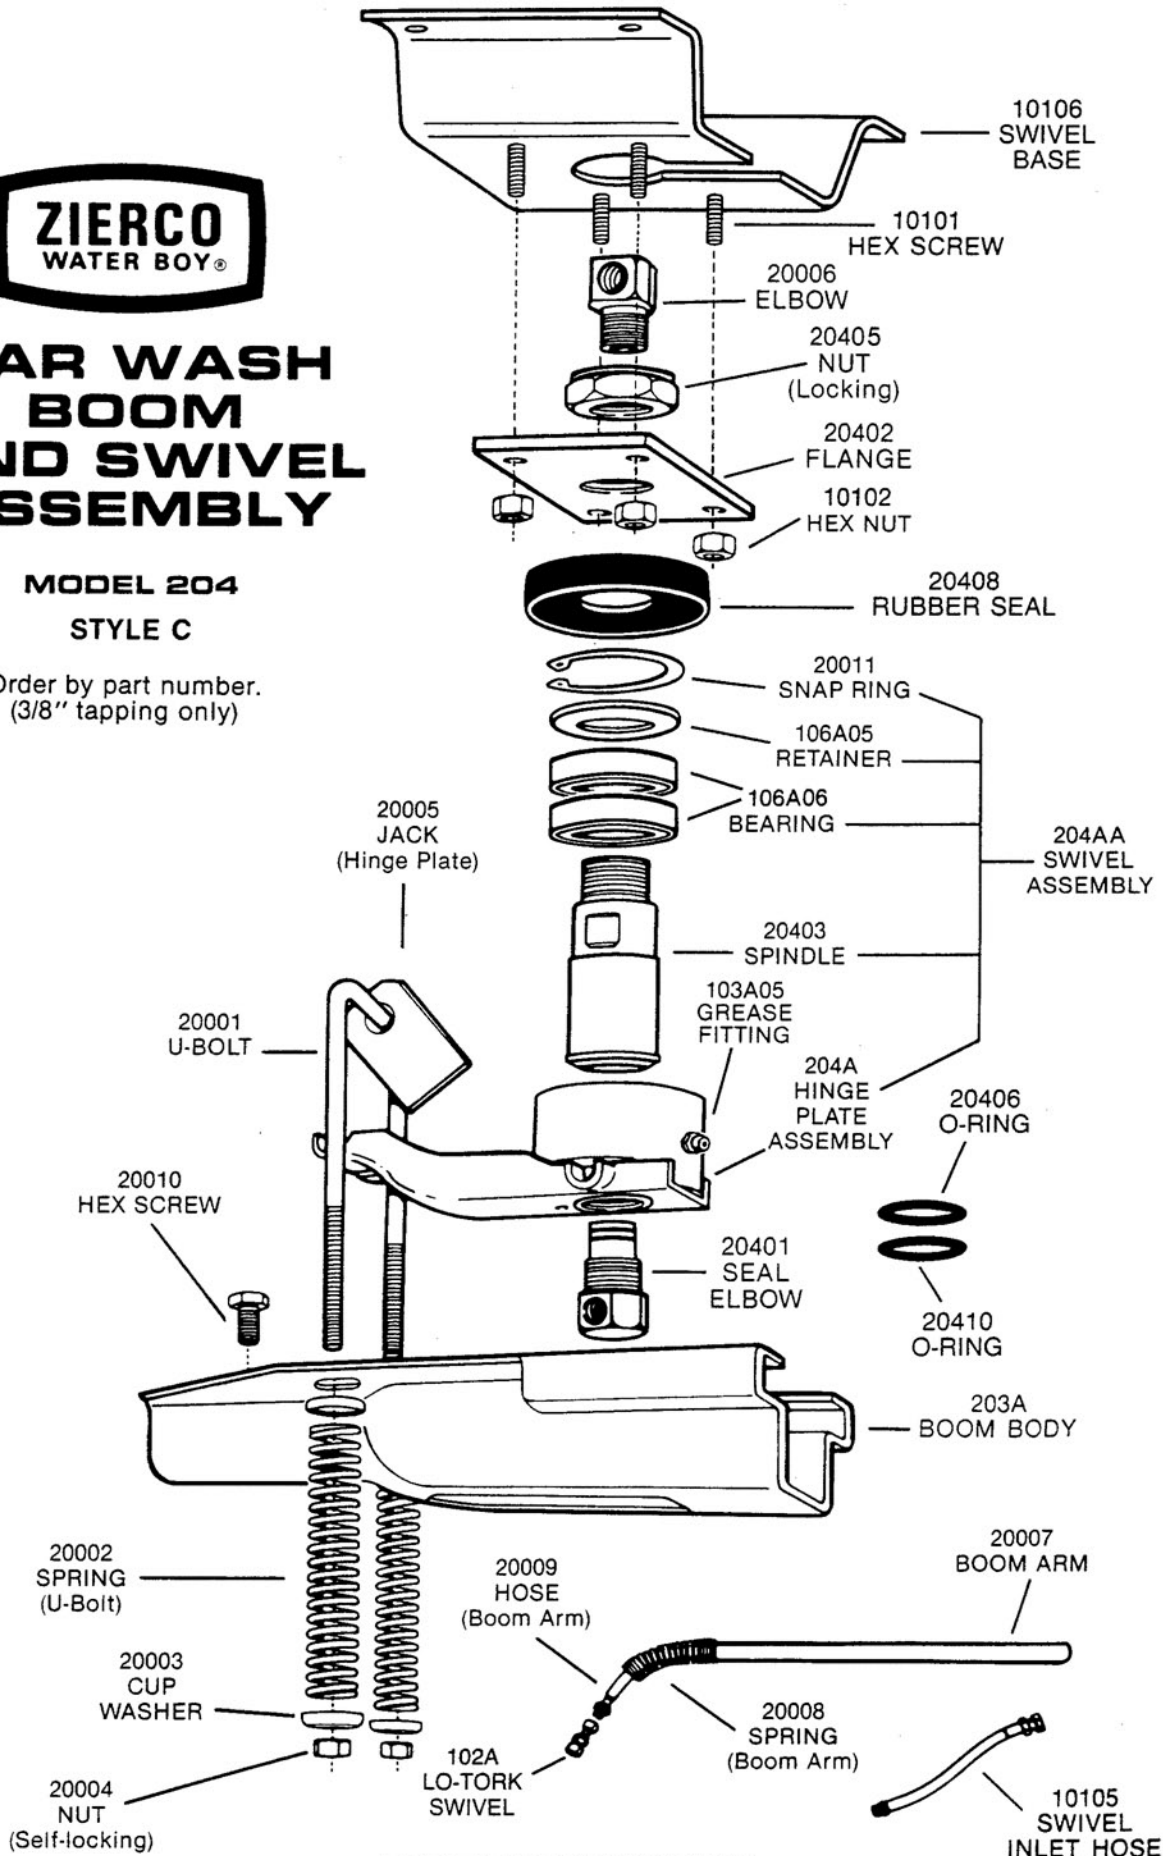

# CAR WASH BOOM AND SWIVEL ASSEMBLY

MODEL 204  
STYLE C

Order by part number.  
(3/8" tapping only)

THE ZIERDEN COMPANY

7355 SOUTH 1st STREET • OAK CREEK, WISCONSIN 53154 • PHONE (414) 764-6630 • FAX (414) 764-9763