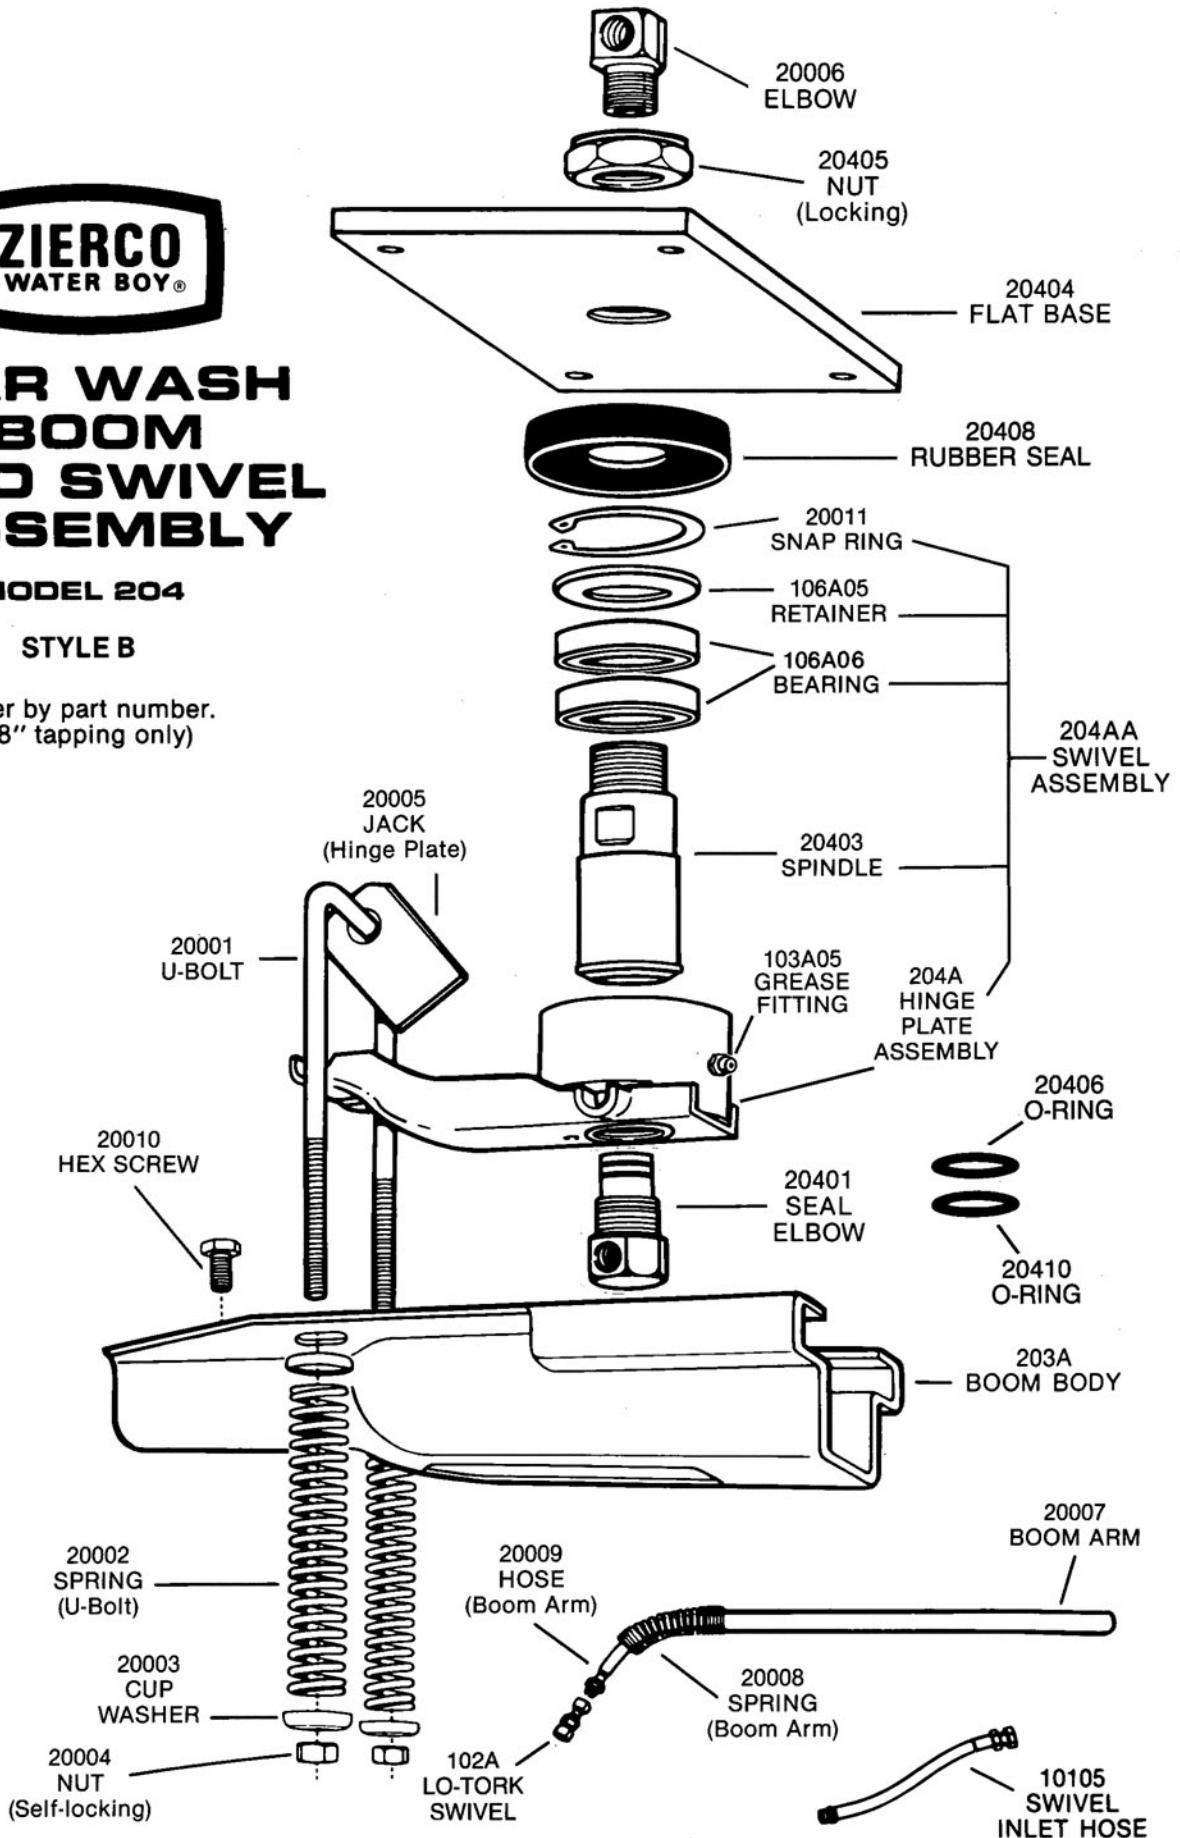

CAR WASH BOOM AND SWIVEL ASSEMBLY

MODEL 204

STYLE B

Order by part number.
(3/8" tapping only)

THE ZIERDEN COMPANY

7355 SOUTH 1st STREET • OAK CREEK, WISCONSIN 53154 • PHONE (414) 764-6630 • FAX (414) 764-9763