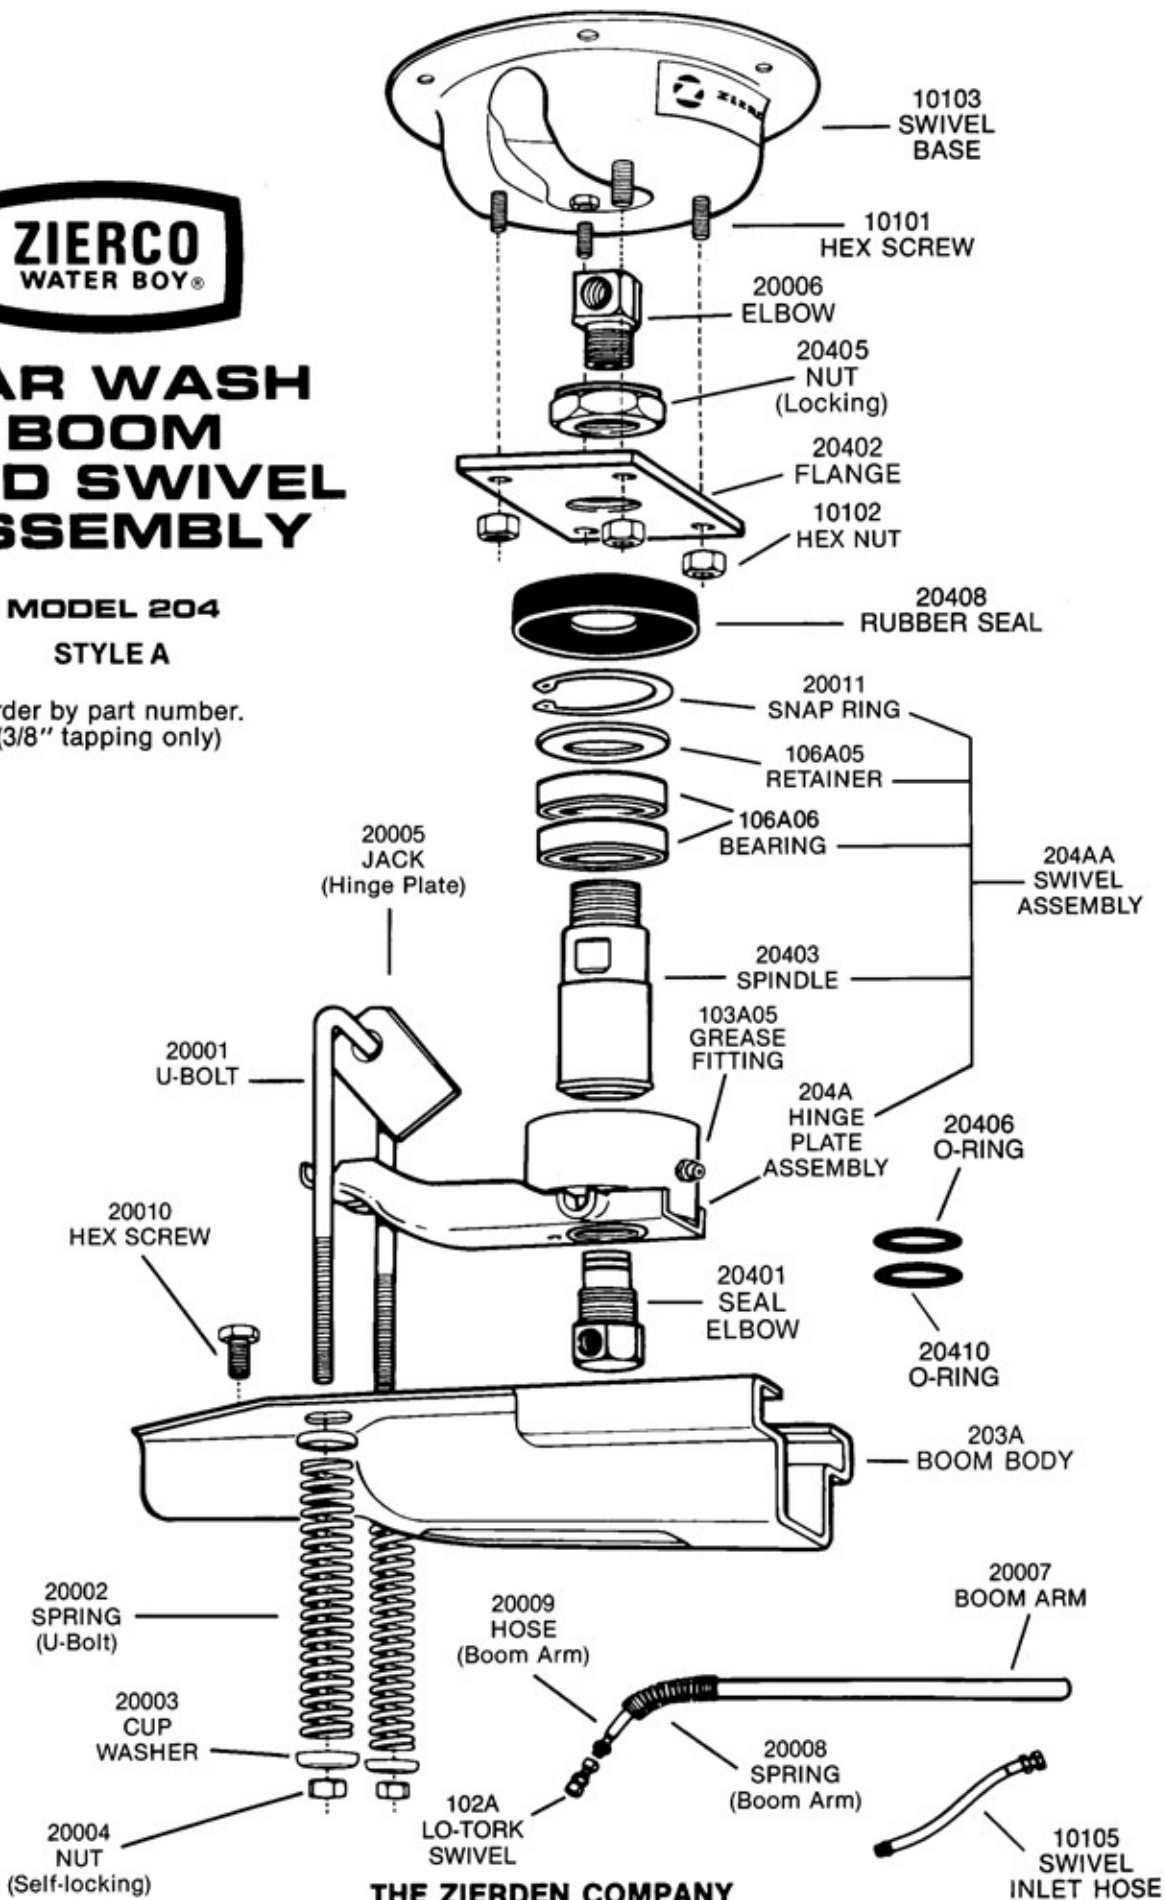

CAR WASH BOOM AND SWIVEL ASSEMBLY

**MODEL 204
STYLE A**

Order by part number.
(3/8" tapping only)

THE ZIERDEN COMPANY

7355 SOUTH 1st STREET • OAK CREEK, WISCONSIN 53154 • PHONE (414) 764-6630 • FAX (414) 764-9763